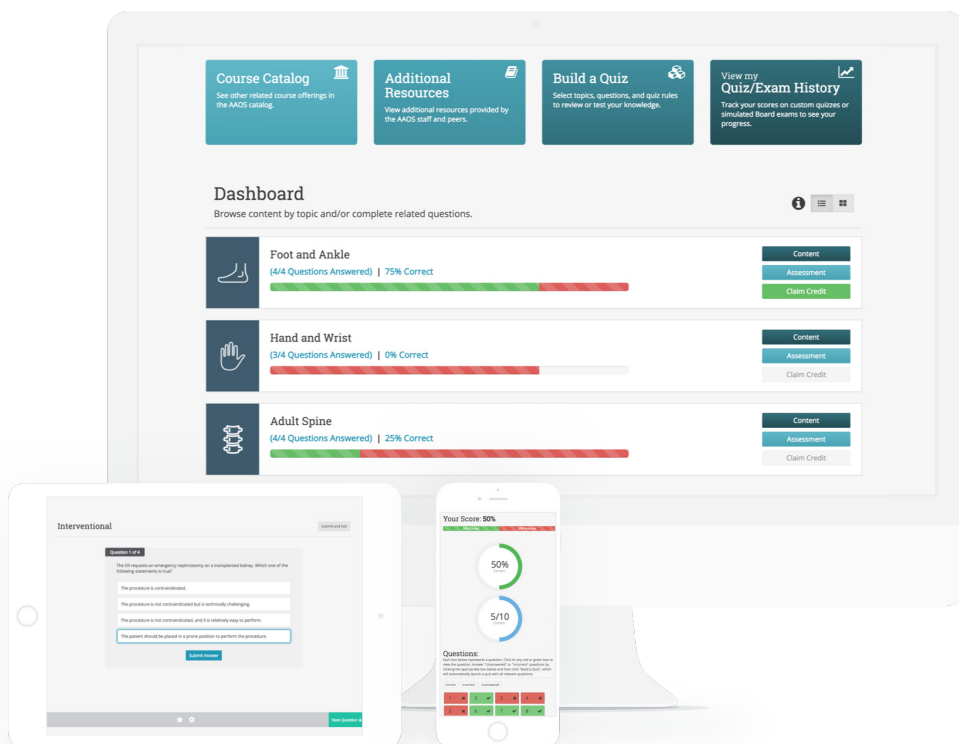

Integrate with other technologies to increase member value

Deliver a personalized and enriched learner experience

Energize your educational program and cultivate quality content

Connect learners with clear career paths by creating a dynamic credentialing and certification system

Leverage the latest in online learning technology.

Centralized learning hub

Simplify administration for your team and provide a modern learning portal that advances your educational goals.

Personalized learning paths

Assemble and produce courses based on set objectives, competency goals or certification paths utilizing our powerful recommendation engine.

Assessment & testing

Simulate self-prep from basic to high-stakes testing to mock certification and licensure tests.