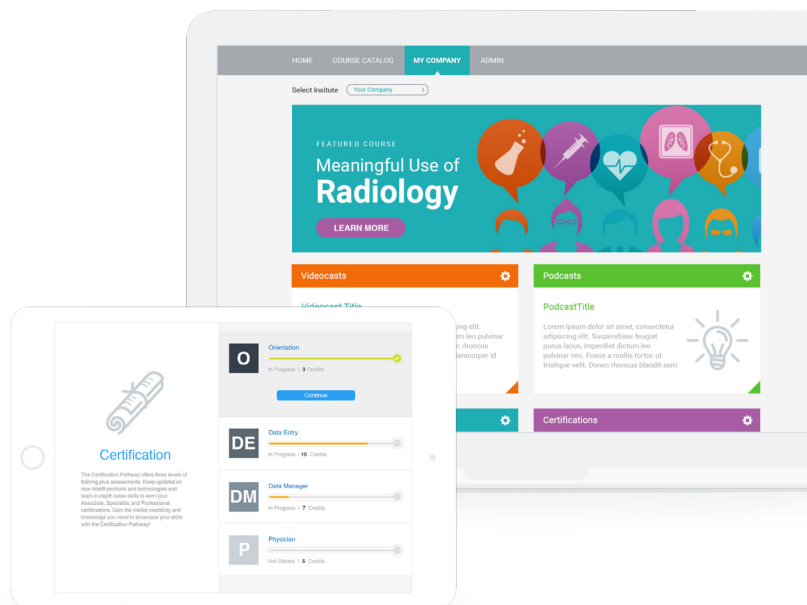

Leverage the latest in online learning technology.

Centralized learning hub

Simplify administration for your team and provide a modern learning portal that advances your educational goals.

Personalized learning paths

Assemble and produce courses based on set objectives, competency goals or certification paths utilizing our powerful recommendation engine.

Assessment & testing

Simulate self-prep from basic to high-stakes testing to mock certification and licensure tests.

SSO and eCommerce integration

Seamlessly integrate with AMS, eCommerce, CRM systems and your career center for a unified learner experience.

B2B sales and support

Segment and resell content to other member and learner-based organizations with ease.

Content and authoring

Collaborate with us to construct quality content and robust learning programs.

12M+ ENROLLMENTS PER YEAR

6M+ COURSE COMPLETIONS PER YEAR

1.6M+ CERTIFICATES PER YEAR

“It’s incredibly easy for us to track large numbers of learners. Nearly 7,000 drivers have taken courses using Crowd Wisdom, (...) helping companies save up to $7 million annually.”

David Kestenbaum

Director – Certification for Sustainable Transportation
University of Vermont

crowdwisdom

Learn more about Crowd Wisdom at
communitybrands.com/crowd-wisdom